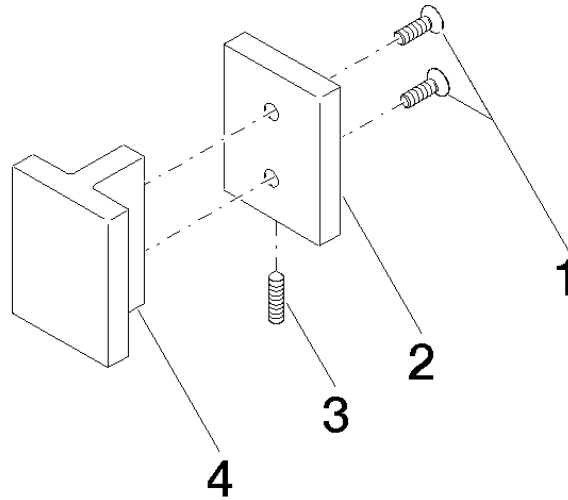

Door handle - Chrome

11 000 980

	Chrome	11 000 980-00
	Brushed Platinum	11 000 980-06
	Matte Black	11 000 980-33

Required miscellaneous

Attachment set for towel bar/tumbler mounting on one side 12 350 970 90
-
•for installation on glass tiles

Required miscellaneous

Attachment set for towel bar/tumbler mounting on two sides - 12 351 970 90

Door handle - Chrome

11 000 980

mm [inches]

Door handle - Chrome

11 000 980

Spare parts list

No.	Item Number	Name	Quantity used	Delivery time
1	09 30 30 170 90	screw	2	2
2	08 17 98 557-00	cover	1	10
3	04 31 11 113 00 90	pin	1	2
4	08 17 98 558-00	handle	1	10